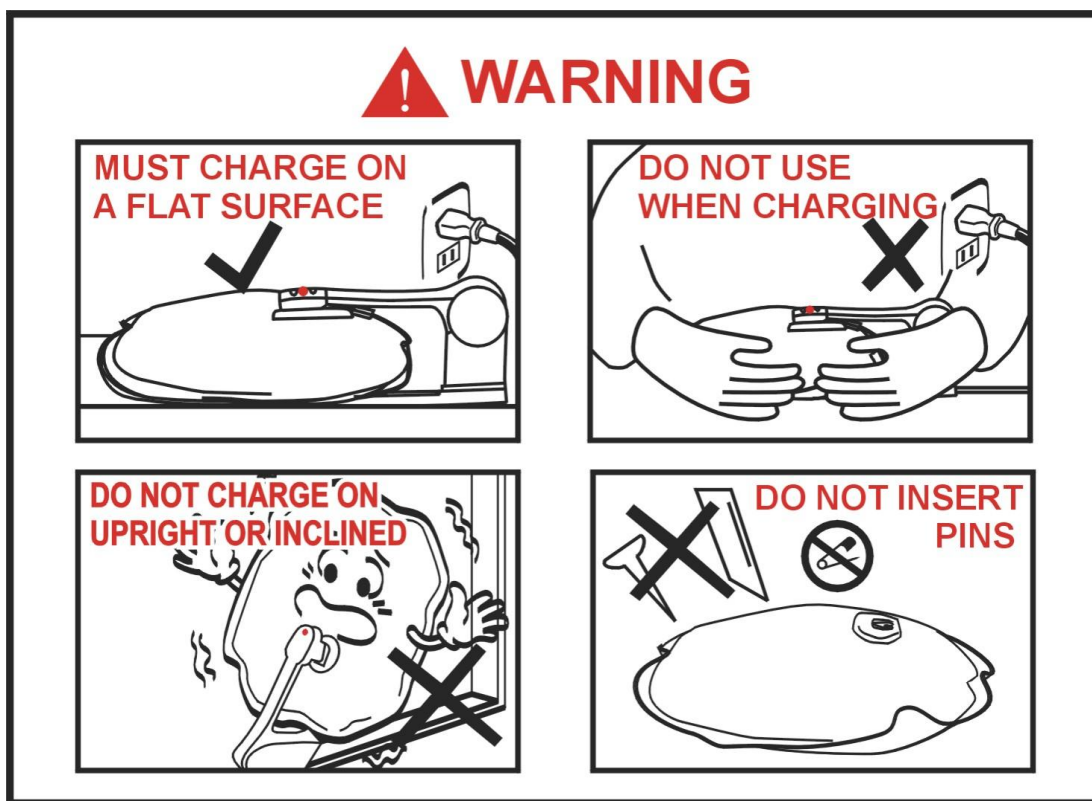

Manual Heating pad Daisy

E

- 1 Cautions
- 2 Advantages
- 3 How to use?
- 4 Technology parameter
- 5 Warranty / Removal

1 Sicherheitshinweise

- It must charge on a flat surface and do not charge on upright or inclined position.
- Do not use when charging
- It must be use with the match charging rack, you can't change or repair by yourself.
- Do not beat and stab the surface .Do not press too hard when using or it will cause leakage and damage.
- Pull out the charging rack when the warmer expands extremely highly.
- Don't rinse by water, Swab it by wet cloth .
- Pay attention the appliance will be hot.
- Don't move the warmer with aid of supply cord.
- Please pull out the charging rack and don' t use the warmer when it have abnormal noise、 smoke or leaking.
- To ensure heating more symmetrical, please shake the warmer when heating for 4-5 minutes.
- The warmer shall only be used with rated voltage and frequency. Use the appliance only in the described manner.
- Don't disconnect the appliance with wet hand.
- Read operator manual.
- Do not wash.
- Do not insert pins.
- The appliance must be returned to the manufacturer or his service agent if the link has ruptured.
- When storing the appliance, allow it to cool down before folding
- Do not crease the appliance by placing items on top of it during storage
- Examine the appliance frequently for signs of wear or damage. If there are such signs or if the appliance has been misused, return it to the supplier prior to any further use.
- This appliance is not intended for medical use in hospitals
- If the supply cord is damaged, it must be replaced by the manufacturer, its service agent or similarly qualified persons in order to avoid a hazard.
- This appliance is not intended for use by persons (including children) with reduced physical, sensory or mental capabilities, or lack of experience and knowledge, unless they have been given supervision or instruction concerning use of the appliance by a person responsible for their safety.
- When not in use, store as follows : clean all parts of the product and put them into the original packing box for storage.
- The appliance is not to be used by young children unless the child has been adequately instructed on how to operate the appliance safely.
- Important instructions. Retain for future use.