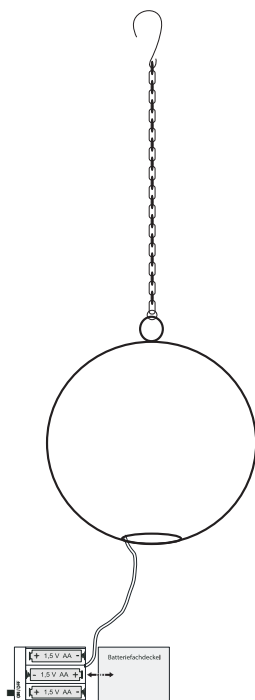

951-863

Pro·Idee

Oriental Globe Light

Item-no.: 223-652, 223-653

- Luminous object for indoor use.
- Do not operate the luminous object while still in the packaging.
- This luminous object cannot be connected to other luminous objects.
- The small lights are not replaceable.
- Make sure that all parts are undamaged before using the luminous object.
- This luminous object is not a toy. Please keep away from children.

Technical specifications

- Power supply:
4.5 V AE 3x1.5 V battery, AA/Mignon not included with delivery
- Lights:
40x LED, not replaceable, if a LED stops working, the others keep lighting up

Set-up

- Remove all parts of the lamp from the packaging and check whether all parts included in the delivery scope have been provided and are undamaged. Remove all packaging material.
- The item is supplied ready assembled.
- **Battery operation:** please refer to the battery instructions on the last page.
-  There is a switch in the battery compartment to turn the LEDs on and off, please refer to the diagram on the next page.